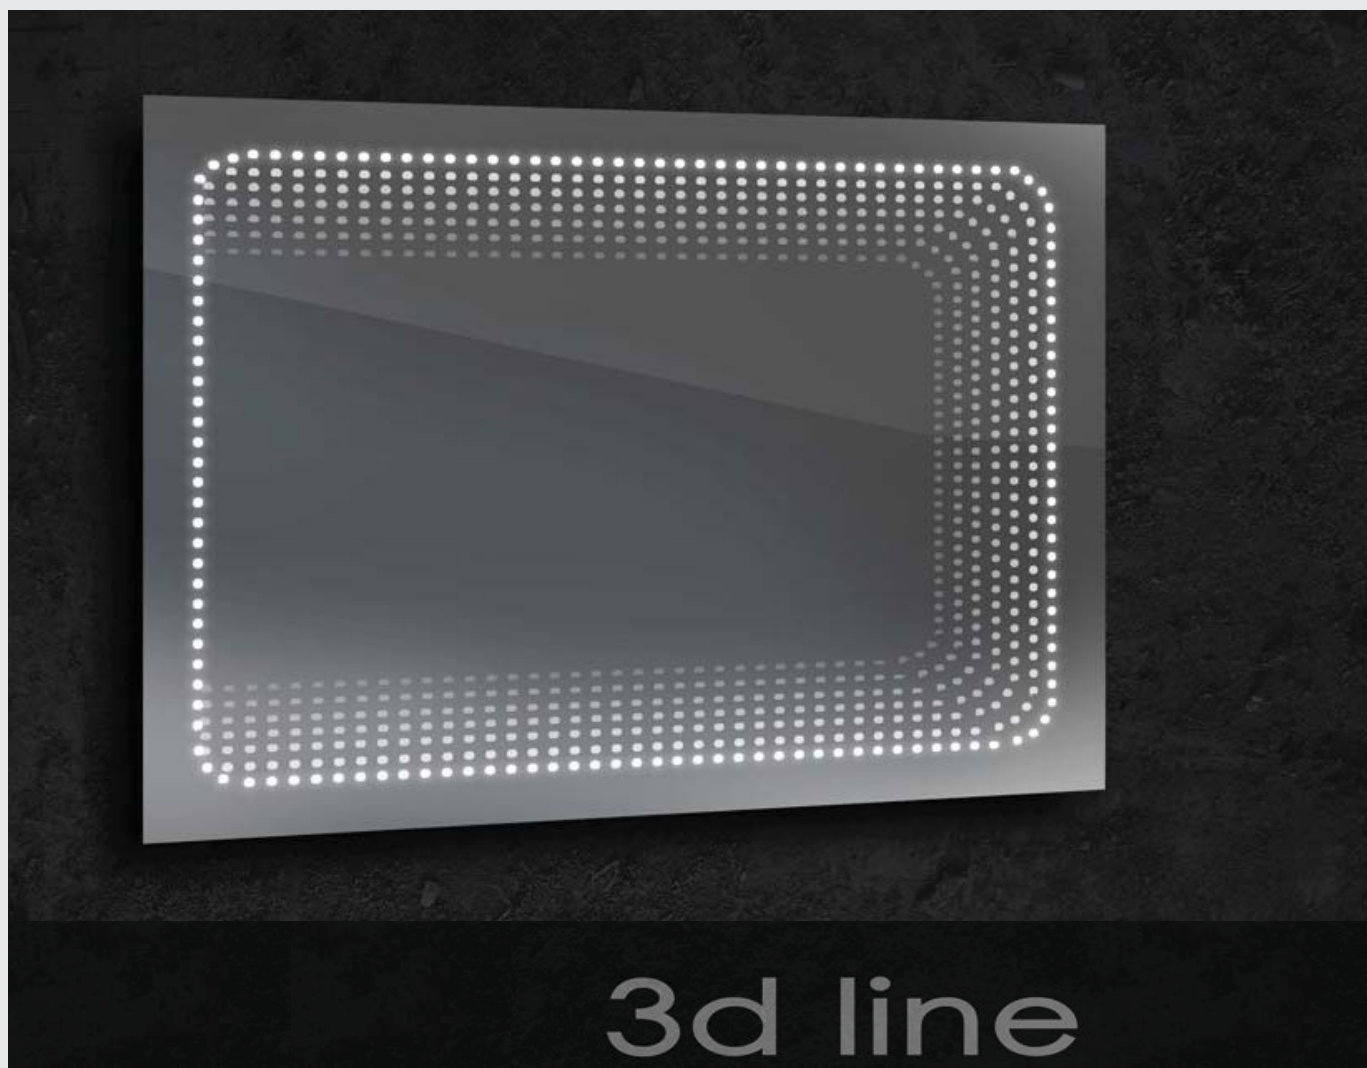

SPIEGEL / MIRRORS / SPECCHI

3D LINE

LED Spiegel 3D, Glas 4 mm

- auch Anfertigung nach Maß möglich
- Tiefe: 50 mm

LED Mirror 3D, glass 4 mm

- Production made to measure possible
- depth: 50 mm

specchio a LED 3D, vetro 4 mm

- possibilità di produzione su misura
- profondità: 50 mm

Standardgrößen - Hoch- oder Querformat

Standard sizes - in portrait (upright) or landscape mode

Misure standard - orizzontale o verticale

cm	80 x 60	100 x 60
cm	90 x 60	120 x 60